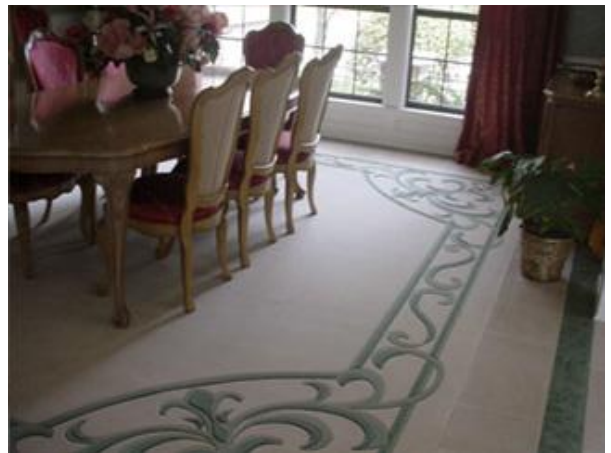

M&M

Carpet Showroom

Photographs © M&M

Project: Traditional Rug

Location: Clear Lake, TX

Year: 2008

Client: Confidential